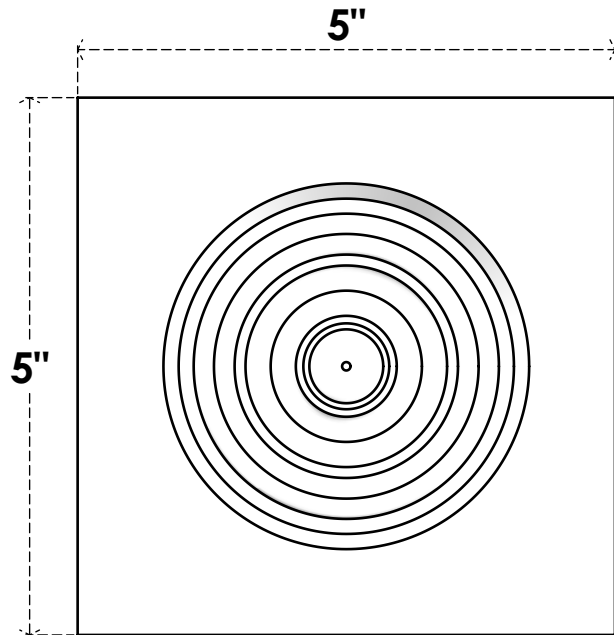

# ROSP050X050X050SDG02

5"W X 5"H X 1/2"P STANDARD SEDGWICK BULLSEYE ROSETTE WITH SQUARE EDGE, ARCHITECTURAL GRADE PVC

**FRONT**

**SIDE**

EKENA MILLWORK  
2300 WEST MAIN ST.  
CLARKSVILLE, TX 75426  
TOLL FREE: 866-607-0453  
WWW.EKENAMILLWORK.COM