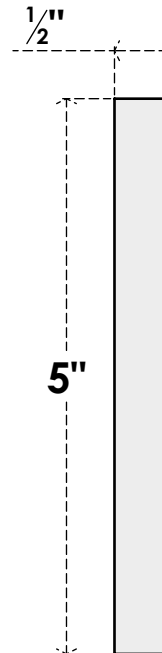

# ROSP050X050X050SDG02

5"W X 5"H X 1/2"P STANDARD SEDGWICK BULLSEYE ROSETTE WITH SQUARE EDGE, ARCHITECTURAL GRADE PVC

**FRONT**

**SIDE**

EKENA MILLWORK  
2300 WEST MAIN ST.  
CLARKSVILLE, TX 75426  
TOLL FREE: 866-607-0453  
WWW.EKENAMILLWORK.COM

**NOTES**

1. INSTALLATION TO BE COMPLETED IN ACCORDANCE WITH MANUFACTURER'S SPECIFICATIONS.
2. DRAWING MAY NOT BE TO SCALE
3. THIS DRAWING IS INTENDED FOR DESIGN AND PLANNING PURPOSES ONLY.
4. ALL INFORMATION CONTAINED HEREIN WAS CURRENT AT THE TIME OF DEVELOPMENT BUT MUST BE REVIEWED AND APPROVED BY THE PRODUCT MANUFACTURER TO BE CONSIDERED ACCURATE.
5. ARCHITECTURAL GRADE PVC PRODUCTS ARE MADE FROM EXPANDED CELLULAR PVC AND COME NATURALLY WHITE BUT MAY BE PAINTED